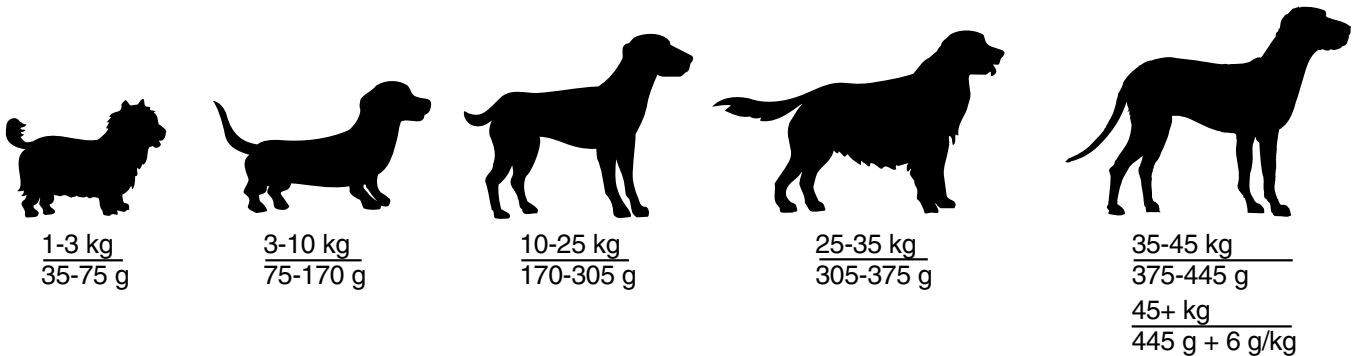

INGREDIENTS: Chicken Meal, Lamb Meal, Brewers Rice, Whole Ground Corn, Whole Ground Wheat, Chicken Fat (preserved with Mixed Tocopherols and Ascorbyl Palmitate), Beet Pulp, Natural Flavors, Brewers Yeast, Salt, Dried Whole Egg, Lecithin, Fish Meal, Corn Gluten Meal, Lysine (essential Amino Acid), Fish Oil, Methionine (essential Amino Acid), Yucca Schidigera Extract, Choline Chloride, Potassium Chloride, Ferrous Sulfate (source of Iron), Vitamin E Supplement, Zinc Sulfate, Manganese Sulfate, Biotin Supplement, Copper Sulfate, Vitamin A Supplement, Niacin, Calcium Pantothenate, Riboflavin Supplement (Vitamin B2), Vitamin B12 Supplement, Ascorbic Acid, Pyridoxine Hydrochloride (Vitamin B6), Thiamine Mononitrate (Vitamin B1), Vitamin D3 Supplement, Calcium Iodate (source of Iodine), Menadione Sodium Bisulfite Complex (source of Vitamin K activity), Folic Acid, Sodium Selenite (source of Selenium).

FEEDING DIRECTIONS: At first, it's best to mix ANF® with the food your dog is used to. Gradually replace the old food in the course of one week. This chart is a guideline only. For ideal weight, adjust serving size according to activity level. Provide ample fresh water. Pregnant or nursing dogs may need food available at all times. Double the recommended feeding for puppies up to six months of age.

Manufactured By:
ANF® Specialties, Inc.
P.O. Box 630009
Nacogdoches, TX 75963-0009