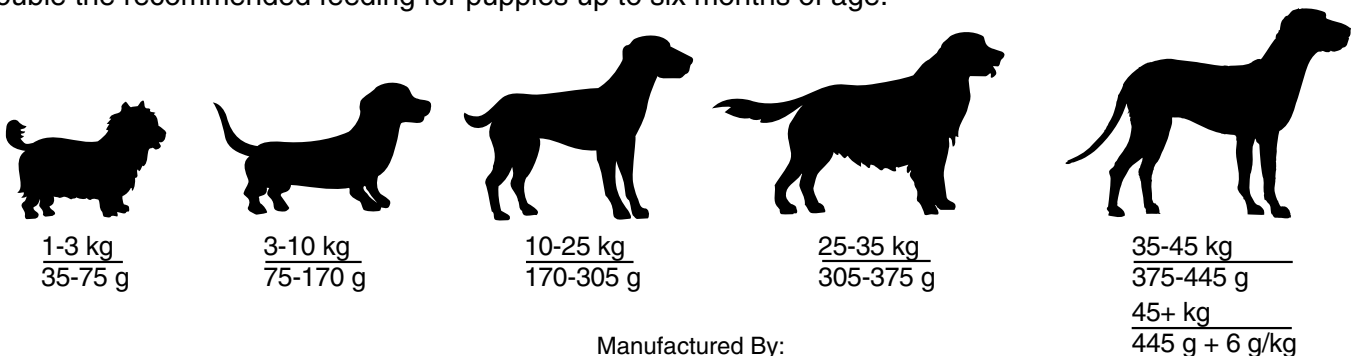

FEEDING DIRECTIONS: At first, it's best to mix ANF® with the food your dog is used to. Gradually replace the old food in the course of one week. This chart is a guideline only. For ideal weight, adjust serving size according to activity level. Provide ample fresh water. Pregnant or nursing dogs may need food available at all times. Double the recommended feeding for puppies up to six months of age.

Manufactured By:
ANF® Specialties, Inc.
P.O. Box 630009
Nacogdoches, TX 75963-0009